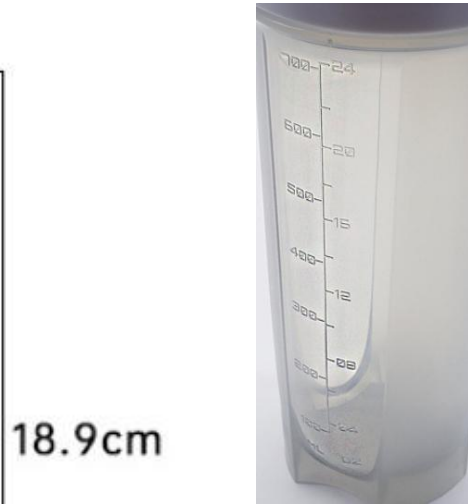

Price (USD) with logo

Sample	≥25 pcs	≥50 pcs	≥100 pcs	≥300 pcs
\$7	\$5.8	\$5.3	\$4.8	\$4.5

Number:FGBWJ500ML-1

Product Information

Product Name	Sports water Cup
Material	PE+PP
Capacity	500ml
Colors	5 colors
MOQ(with logo)	100 pcs (Can mix colors)

Logo

Sample	one color: \$35 one more colors add \$25
Sample without logo	\$3
/	/

Price (USD) with logo

/	≥100 pcs	≥150 pcs	≥200 pcs	≥300 pcs
/	\$2.1	\$2.0	\$2.0	\$1.9

Number:FGBWJ500ML

Product Information

Product Name	Sports water Cup
Material	Plastic
Capacity	500ml
Colors	7 colors
MOQ(with logo)	100 pcs (Can mix colors)
Logo	
Sample	one color: \$35 one more colors add \$25
Sample without logo	\$2
/	/

Price (USD) with logo				
/	≥100 pcs	≥150 pcs	≥200 pcs	≥300 pcs
/	\$1.5	\$1.45	\$1.4	\$1.38

Number:FGBWJ700ML

Product Information

Product Name	Sports water Cup
Material	Plastic
Capacity	700ml
Colors	7 colors
MOQ(with logo)	100 pcs (Can mix colors)
Logo	
Sample	one color: \$35 one more colors add \$25
Sample without logo	\$2.5
/	/